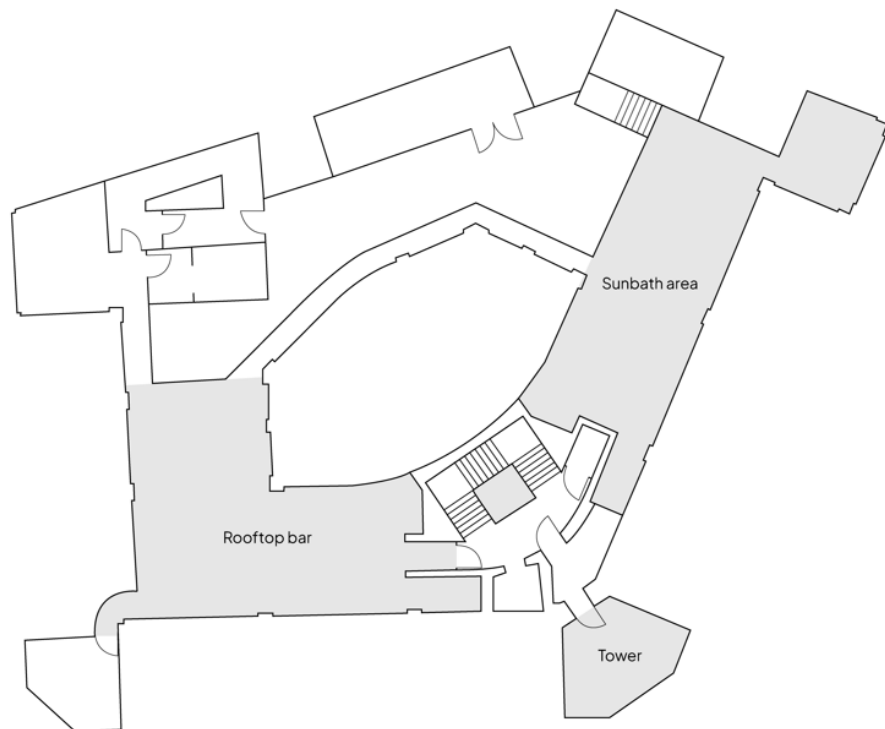

MEETINGS & EVENTS | 10th Floor

Plano de las salas
Room plants

SALAS ROOMS	PLANTA FLOOR	AREA (m2)	ESCUELA CLASSROOM	MESA EN "O" TABLE IN "O"	MESA EN "U" TABLE IN "U"	TEATRO THEATRE	CÓCTEL RECEPTION	BANQUETE BANQUET	MESA ÚNICA CONFERENCE	LUZ NATURAL NATURAL LIGHT
SOLÁRIUM	10	65 m2	-	-	-	-	40	-	-	✓
TOWER	10	46 m2	-	-	-	-	38	-	-	✓
360° ROOFTOP BAR	10	112 m2	-	-	-	-	90	-	-	✓