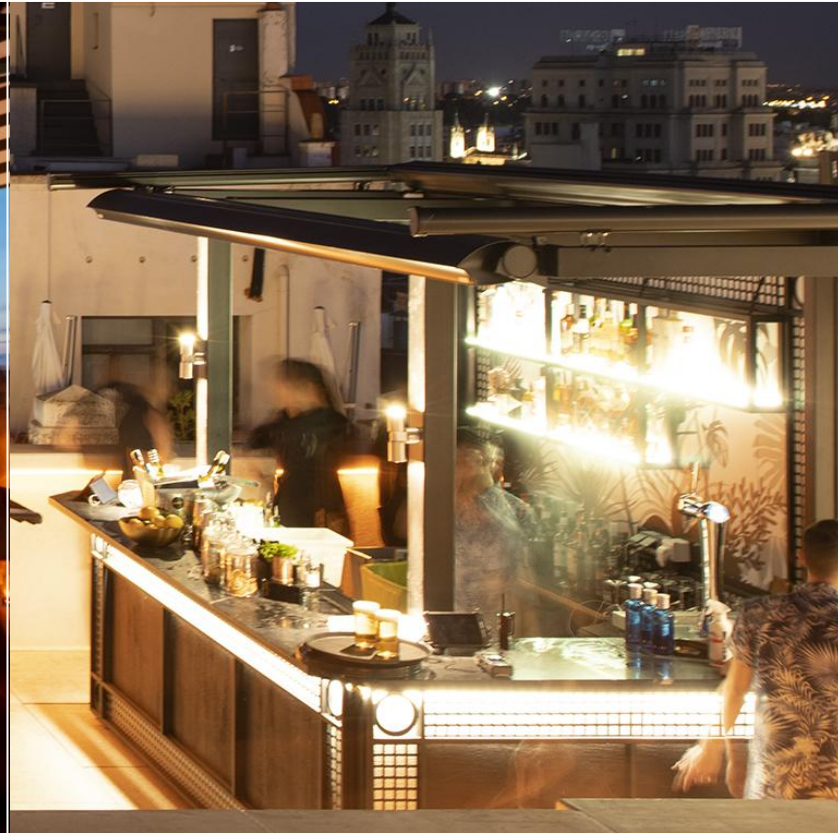

EVENTOS Y REUNIONES

MEETINGS & EVENTS

360° ROOFTOP BAR

Salas 10º planta
10TH floor rooms