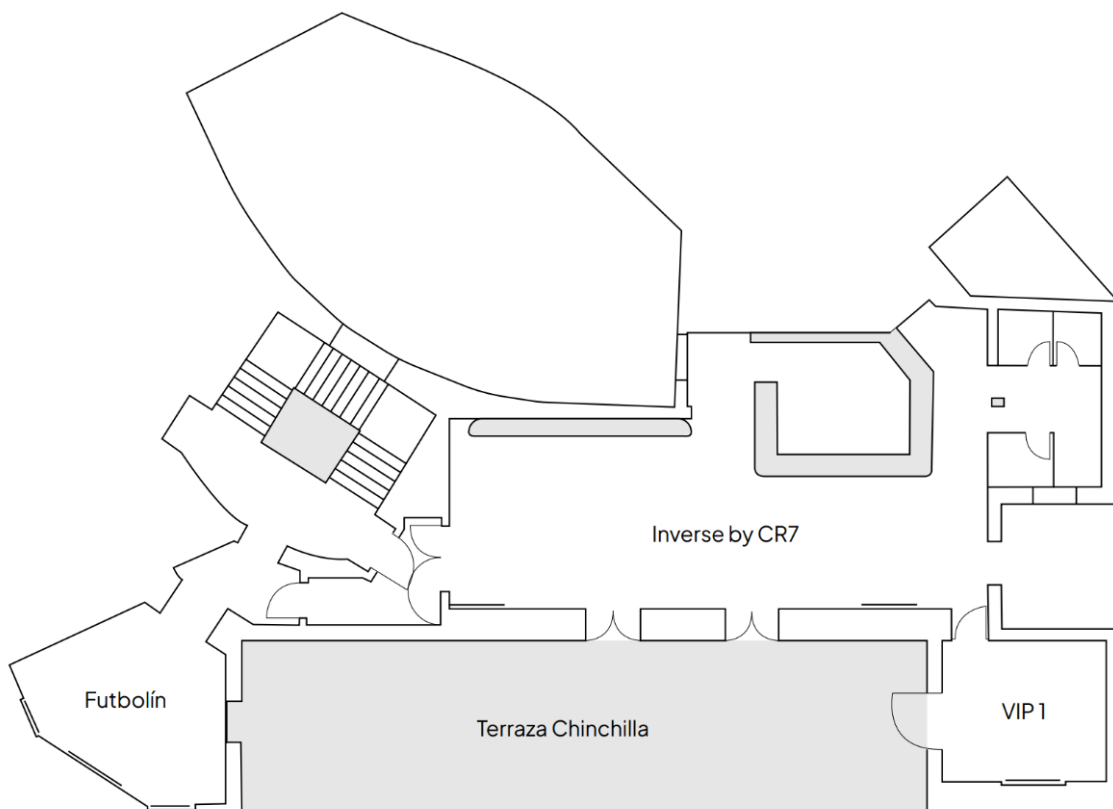

Planta da sala
Room plant

EVENTOS Y REUNIONES | Planta 9

MEETINGS & EVENTS | 9th Floor

Plano de las salas
Room plants

SALAS ROOMS	Planta FLOOR	AREA (m2)	ESCUELA CLASSROOM	MESA EN "O" TABLE IN "O"	MESA EN "U" TABLE IN "U"	TEATRO THEATRE	CÓCTEL RECEPTION	BANQUETE BANQUET	LUZ NATURAL NATURAL LIGHT
INVERSE BY CR7	9	116 m2	-	-	-	-	50	-	✓
FUTBOLÍN	9	30 m2	-	-	-	-	15	-	✓
TERRAZA CHINCHILLA	9	97 m2	-	-	-	-	70	-	✓
VIP 1	9	17 m2	-	8	-	-	-	-	✓