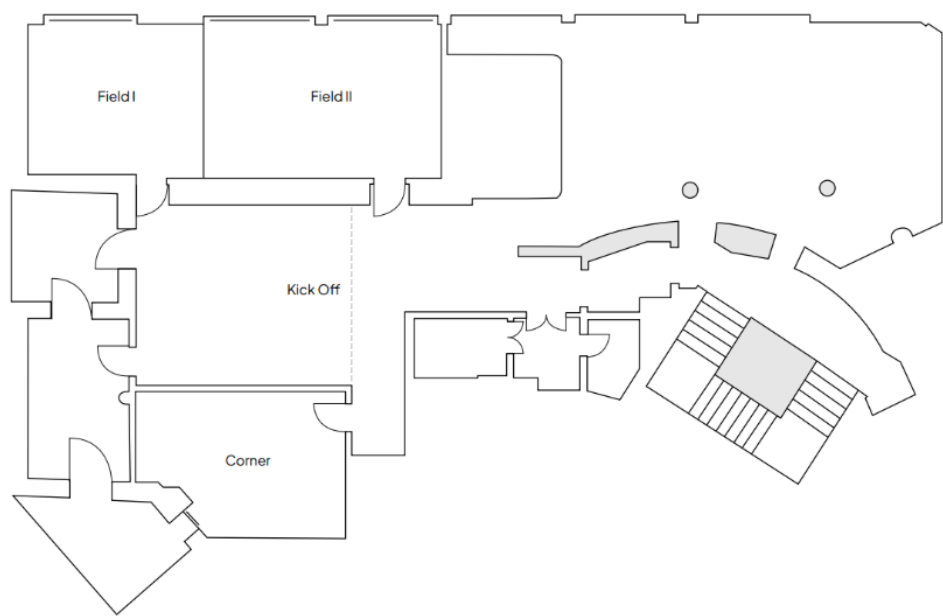

EVENTOS Y REUNIONES
MEETINGS & EVENTS

EVENTOS Y REUNIONES | Planta 1

MEETINGS & EVENTS | 1st Floor

Plano de las salas
Room plants

SALAS ROOMS	PLANTA FLOOR	AREA (m2)	ESCUELA CLASSROOM	MESA EN "O" TABLE IN "O"	MESA EN "U" TABLE IN "U"	TEATRO THEATRE	CÓCTEL COCKTAIL	BANQUETE BANQUET	MEDIA LUNA CABARET	LUZ NATURAL NATURAL LIGHT
FIELD 1	1	20 m2	12	9	6	15	10	n/a	12	✓
FIELD 2	1	35 m2	16	12	12	34	25	24	12	✓
FIELD 1+2	1	60 m2	30	24	22	55	35	40	20	✓
KICK OFF	1	26 m2	16	16	12	26	30	24	15	-
CORNER	1	24 m2	12	12	10	16	16	n/a	n/a	-